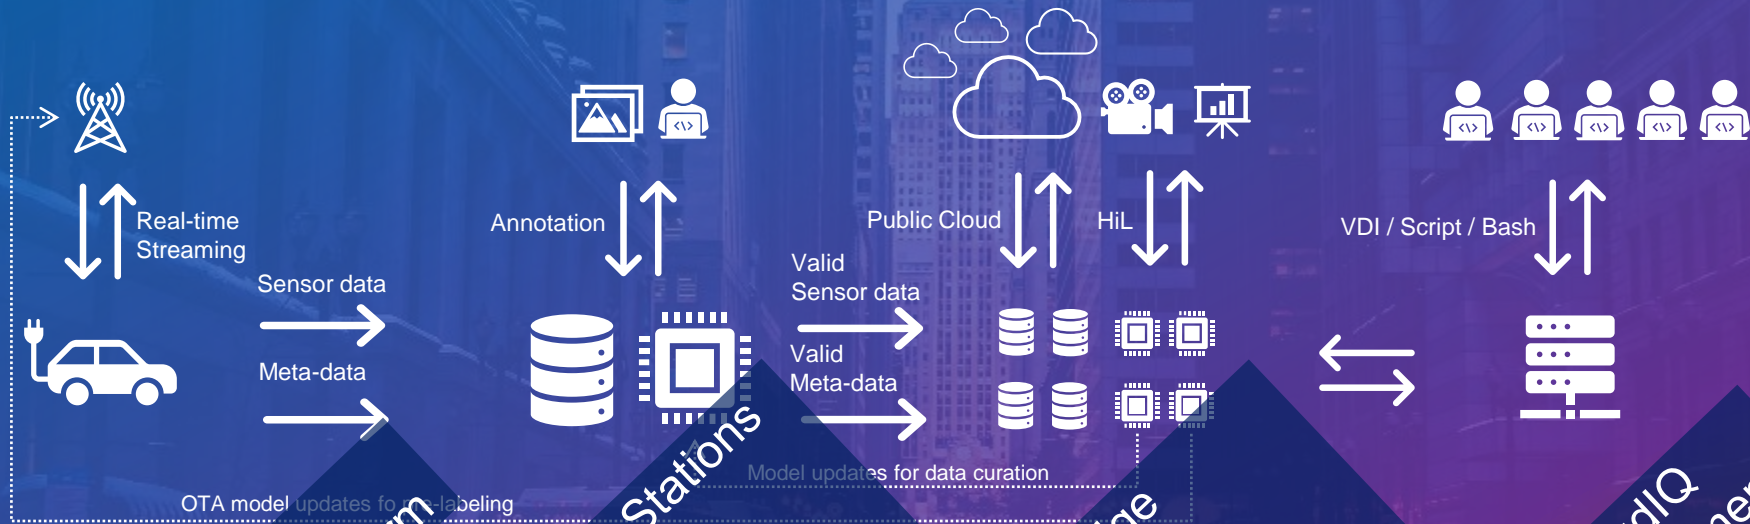

Key Automotive Trends

Connected

Real-time Streaming

Autonomous

Data Management

In-vehicle

Edge-compute & storage

Monetization

New business models

Smart Factories

Edge-to-core-cloud

Automotive Development Process

In-car Compute & Storage
PowerEdge Streaming Data Platform

- Data Collection
- Context Labeling
- Pre-Labeling
- OTA updates (CV/ML/DL)
- Real-time Streaming of telemetry / fleet mgmt