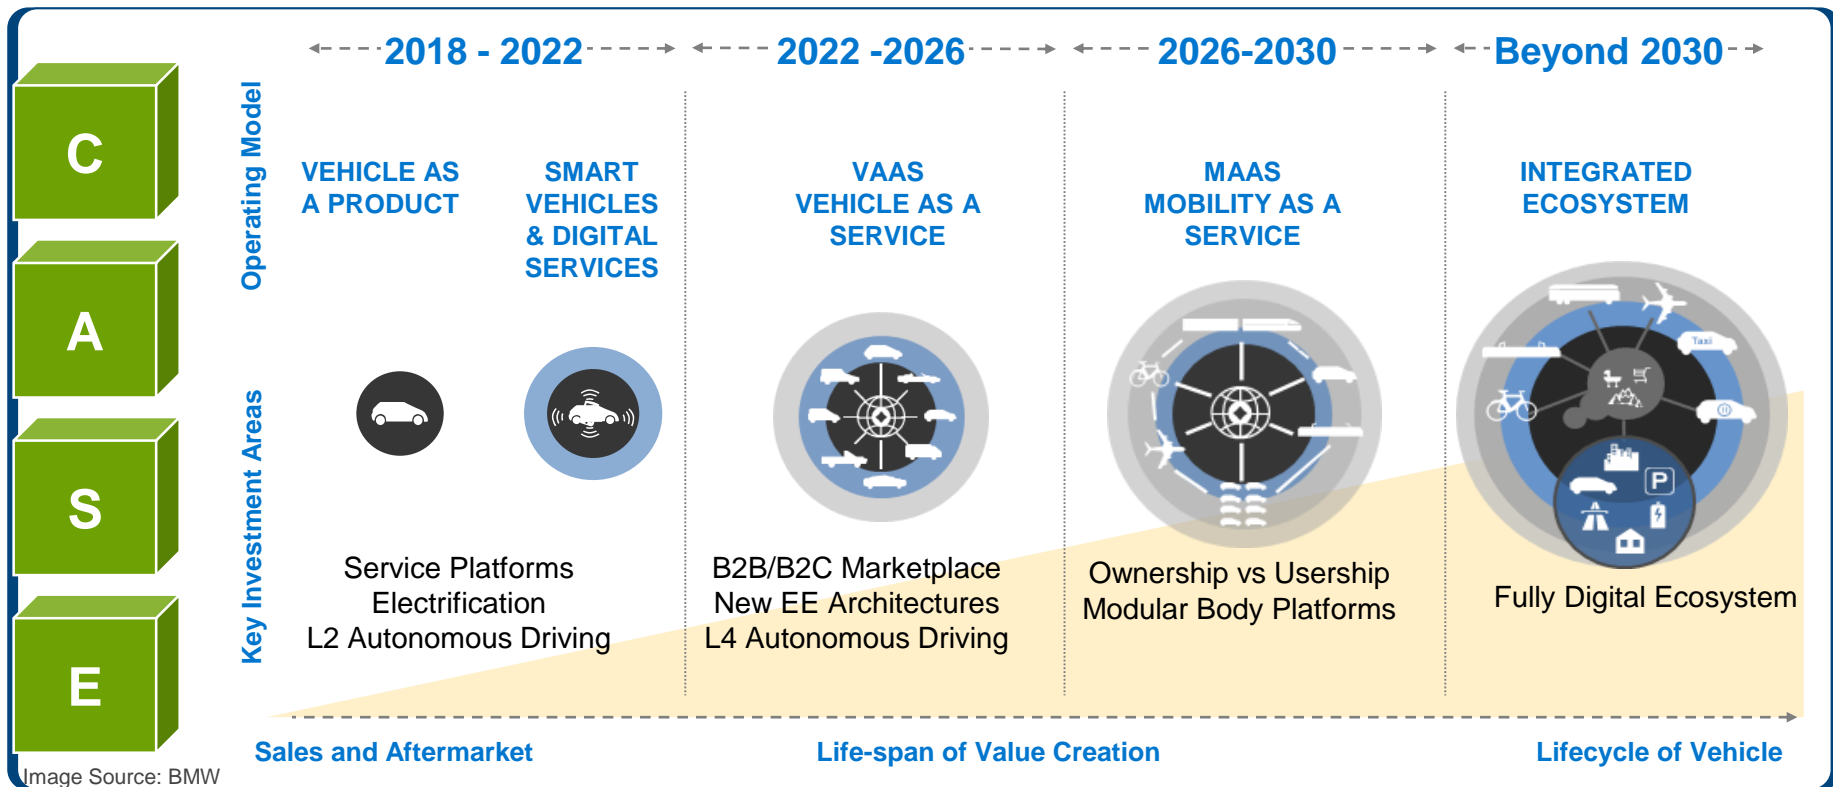

DELLTechnologies **Automotive**

Global team of Industry experts
ready to help you **succeed**

The scale, performance and
management to accelerate
innovation

DELLTechnologies

Capital flows: Incumbent OEMs and suppliers with understood collective profits see and feel the disruption, and know...

Profits pools ~ 2017 (\$B)

Sample - Ecosystem Participants

...their business models & profits pools will shift and competitive advantages fall as new ecosystem players emerge

Profits pools – 2035 (\$B)

Sample - Ecosystem Participants

Source: Boston Consulting Group analysis

Information Classification: General

New Value Creation Model for Intelligent Transport and Mobility Players

CASE is enabling players to reinvent their core products while introducing new service models – Value in Integrated system

New business models

Smart Factories

Edge-to-core-cloud

Automotive Development Process

In-car Compute & Storage
PowerEdge Streaming Data Platform

- Data Collection
- Context Labeling
- Pre-Labeling
- OTA updates (CV/ML/DL)
- Real-time Streaming of telemetry / fleet mgmt