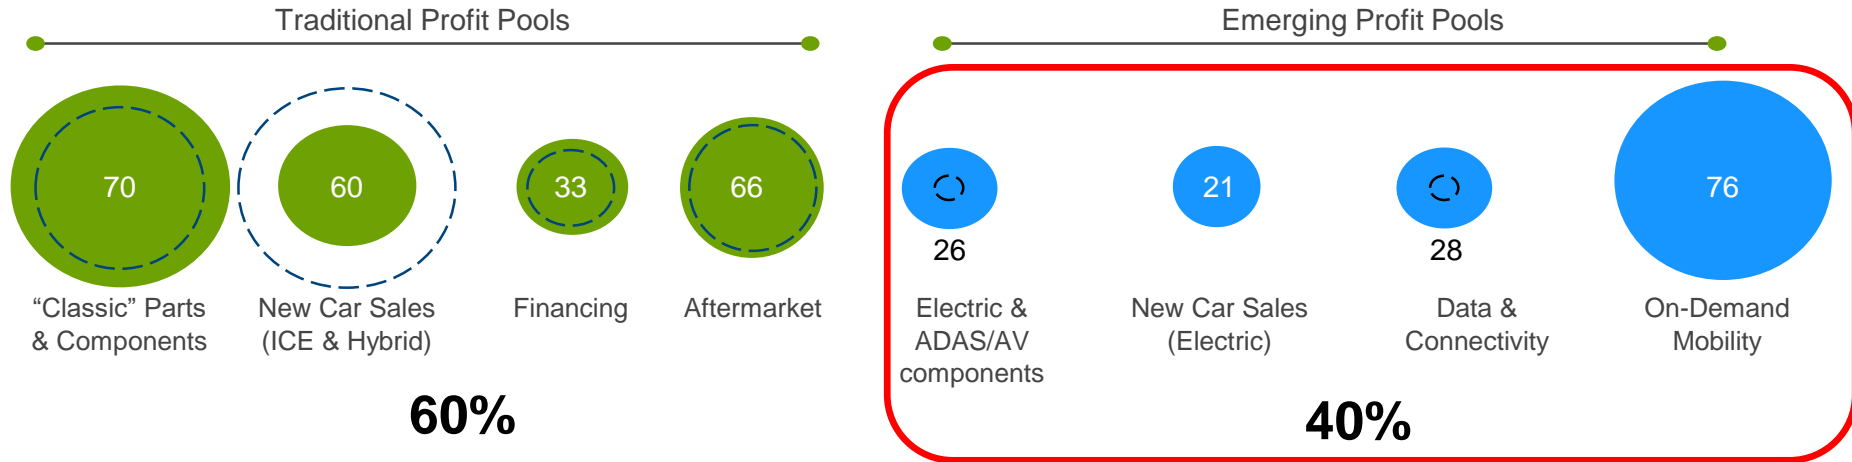

DELLTechnologies **Automotive**

Global team of Industry experts
ready to help you **succeed**

The scale, performance and
management to accelerate
innovation

DELLTechnologies

Capital flows: Incumbent OEMs and suppliers with understood collective profits see and feel the disruption, and know...

Profits pools ~ 2017 (\$B)

Sample - Ecosystem Participants

...their business models & profits pools will shift and competitive advantages fall as new ecosystem players emerge

Profits pools – 2035 (\$B)

Sample - Ecosystem Participants

Source: Boston Consulting Group analysis

Information Classification: General

New Value Creation Model for Intelligent Transport and Mobility Players

CASE is enabling players to reinvent their core products while introducing new service models – Value in Integrated system