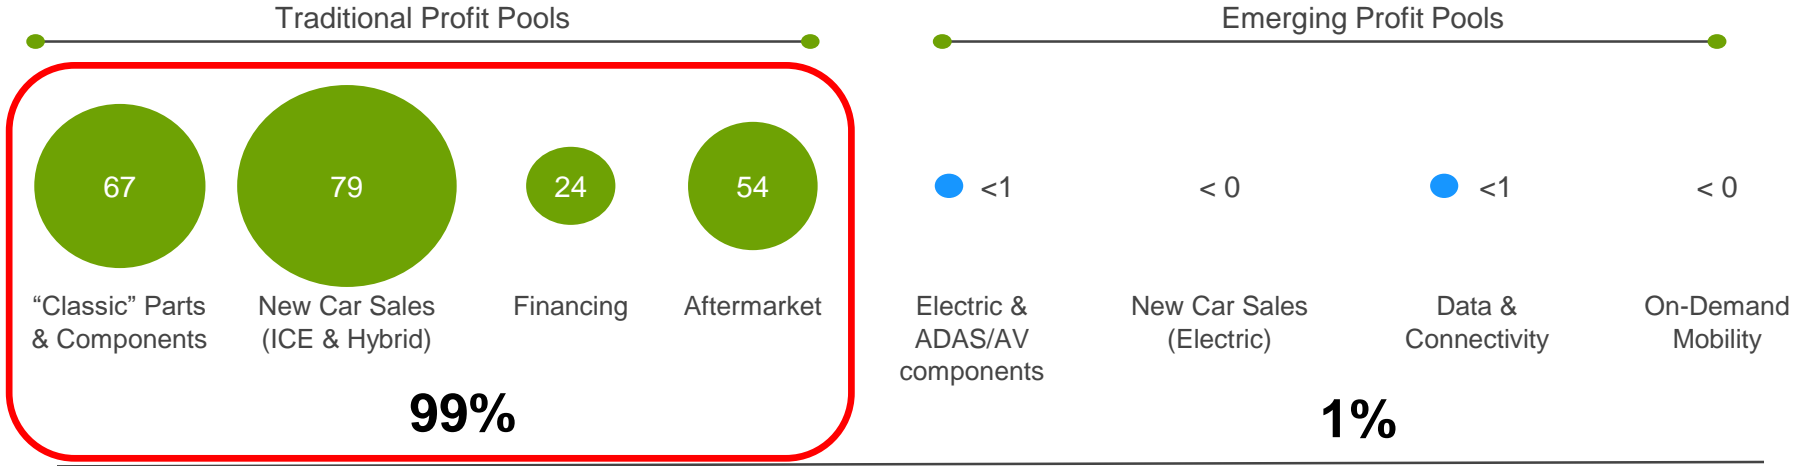

INDUSTRY X

An Opportunity Emerges

Dr. Florian Baumann
CTO (Automotive & AI)
Dell Technologies | UDS

DELL Technologies

~40 Automotive customers
1000+ PBs currently deployed
Trusted by **Top 5** Auto companies

DELLTechnologies **Automotive**

Global team of Industry experts
ready to help you **succeed**

The scale, performance and
management to accelerate
innovation

DELLTechnologies

Capital flows: Incumbent OEMs and suppliers with understood collective profits see and feel the disruption, and know...

Profits pools ~ 2017 (\$B)

Sample - Ecosystem Participants

...their business models & profits pools will shift and competitive advantages fall as new ecosystem players emerge

Profits pools – 2035 (\$B)

Sample - Ecosystem Participants

Source: Boston Consulting Group analysis

Information Classification: General

New Value Creation Model for Intelligent Transport and Mobility Players

CASE is enabling players to reinvent their core products while introducing new service models – Value in Integrated system